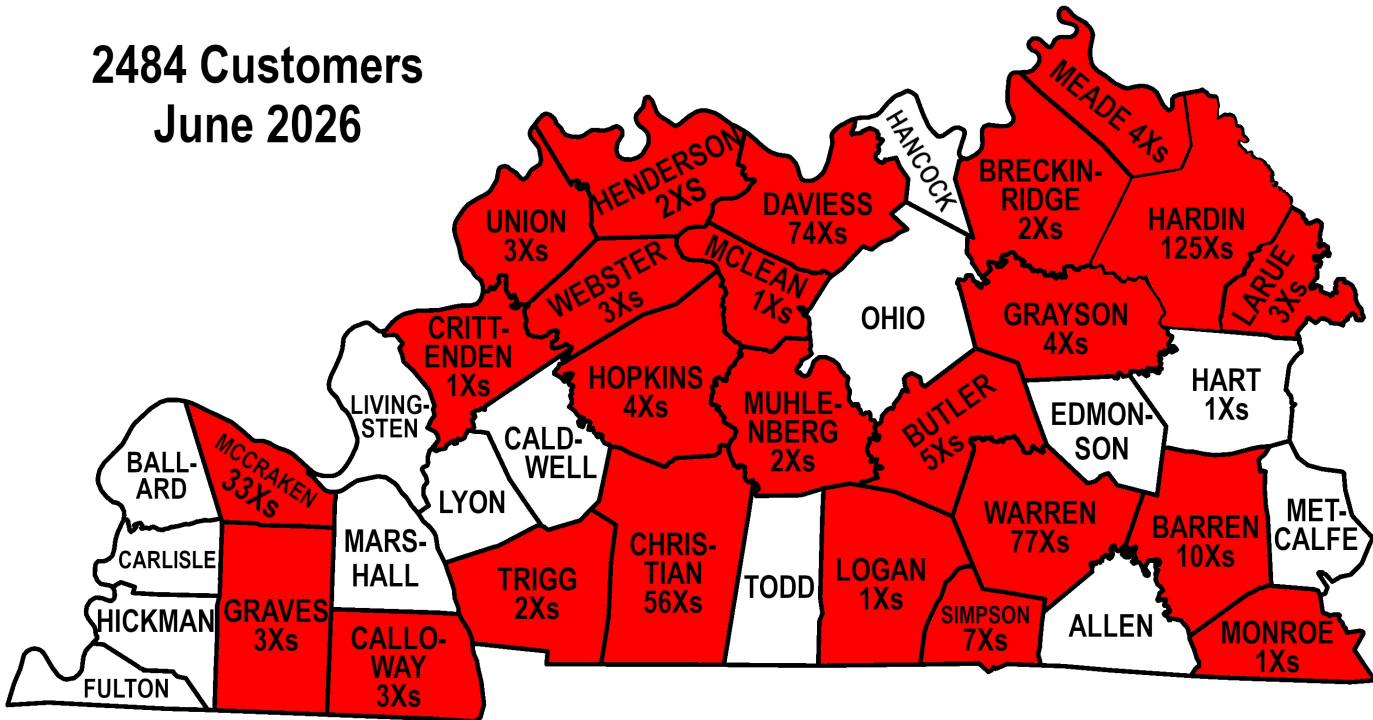

KENTUCKY

2484 Customers
June 2026

KENTUCKY – Customer Report as of June 2026

| ZIP | CITY | COUNTY | #of AMP Xs | #of SHS Xs | TOTAL |
|-------|------------------|----------|------------|------------|-------|
| 42715 | Breeding | Adair | | | |
| 42720 | Cane Valley | Adair | | | |
| 42728 | Columbia | Adair | | | |
| 42741 | Glens Fork | Adair | | | |
| 42742 | Gradyville | Adair | | | |
| 42753 | Knifley | Adair | | | |
| 42120 | Adolphus | Allen | | | |
| 42153 | Holland | Allen | | | |
| 42164 | Scottsville | Allen | | | |
| 40342 | Lawrenceburg | Anderson | 6 | 1 | 7 |
| 42022 | Bandana | Ballard | | | |
| 42024 | Barlow | Ballard | | | |
| 42056 | La Center | Ballard | | | |
| 42060 | Lovelaceville | Ballard | | | |
| 42087 | Wickliffe | Ballard | | | |
| 42123 | Austin | Barren | | | |
| 42130 | Eighty Eight | Barren | | | |
| 42131 | Etoile | Barren | | | |
| 42142 | Glasgow | Barren | | | |
| 42152 | Hiseville | Barren | | | |
| 42160 | Park City | Barren | | | |
| 42127 | Cave City | Barren | | 2 | 2 |
| 42141 | Glasgow | Barren | 2 | 5 | 7 |
| 42156 | Lucas | Barren | 1 | | 1 |
| 40334 | Hope | Bath | | | |
| 40358 | Olympia | Bath | | | |
| 40360 | Owingsville | Bath | | | |
| 40371 | Salt Lick | Bath | | | |
| 40374 | Sharpsburg | Bath | | | |
| 40845 | Hulen | Bell | | | |
| 40913 | Beverly | Bell | | | |
| 40940 | Frakes | Bell | | | |
| 40958 | Kettle Island | Bell | | | |
| 40813 | Calvin | Bell | | 3 | 3 |
| 40856 | Miracle | Bell | | 1 | 1 |
| 40902 | Arjay | Bell | | 2 | 2 |
| 40939 | Fourmile | Bell | | 1 | 1 |
| 40955 | Ingram | Bell | | 1 | 1 |
| 40965 | Middlesboro | Bell | | 85 | 85 |
| 40977 | Pineville | Bell | 1 | 28 | 29 |
| 40988 | Stoney Fork | Bell | | 2 | 2 |
| 41021 | Hebron | Boone | | | |
| 41022 | Florence | Boone | | | |
| 41080 | Petersburg | Boone | | | |
| 41005 | Burlington | Boone | | 2 | 2 |
| 41042 | Florence | Boone | 3 | 8 | 11 |
| 41048 | Hebron | Boone | 1 | 2 | 3 |
| 41091 | Union | Boone | | 1 | 1 |
| 41092 | Verona | Boone | | 3 | 3 |
| 41094 | Walton | Boone | | 1 | 1 |
| 40348 | Millersburg | Bourbon | | | |
| 40357 | North Middletown | Bourbon | | | |
| 40362 | Paris | Bourbon | | | |
| 40361 | Paris | Bourbon | 1 | 3 | 4 |
| 41101 | Ashland | Boyd | | | |
| 41102 | Ashland | Boyd | | | |
| 41105 | Ashland | Boyd | | | |
| 41114 | Ashland | Boyd | | | |
| 41168 | Rush | Boyd | | | |
| 41129 | Catlettsburg | Boyd | | 1 | 1 |
| 40423 | Danville | Boyle | | | |
| 40440 | Junction City | Boyle | | | |
| 40452 | Mitchellsburg | Boyle | | | |
| 40464 | Parksville | Boyle | | | |